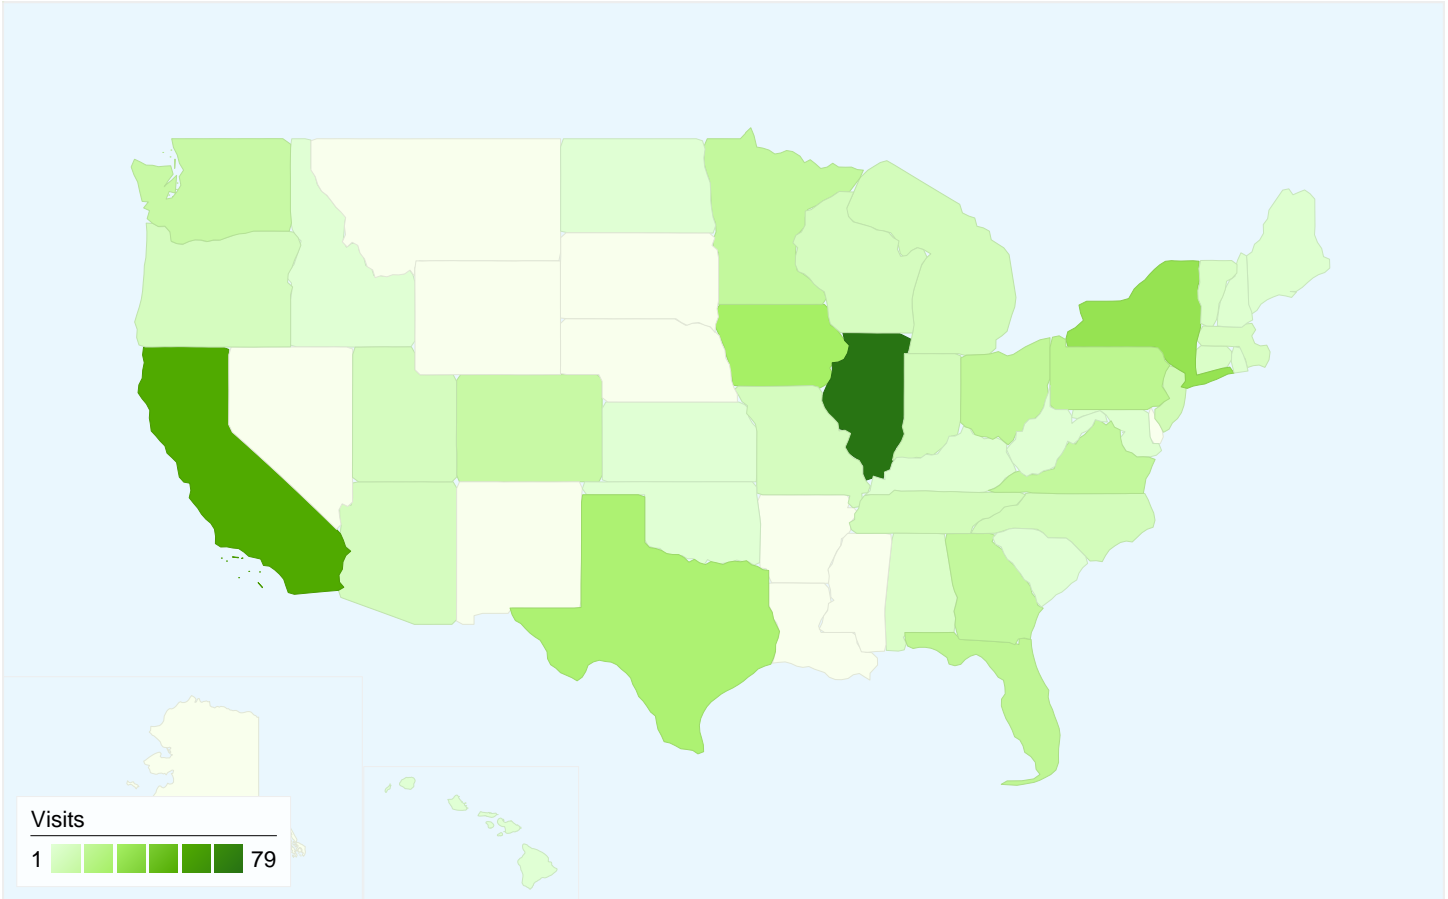

Country/Territory Detail:

United States

Mar 16, 2009 - Apr 15, 2009

Comparing to: Site

This country/territory sent 434 visits via 41 regions

Site Usage

Visits	Pages/Visit	Avg. Time on Site	% New Visits	Bounce Rate	
434 % of Site Total: 61.56%	1.43 Site Avg: 1.36 (5.14%)	00:01:07 Site Avg: 00:01:03 (7.02%)	82.49% Site Avg: 86.81% (-4.98%)	74.19% Site Avg: 78.30% (-5.24%)	
Region	Visits	Pages/Visit	Avg. Time on Site	% New Visits	Bounce Rate
Illinois	79	1.46	00:00:55	48.10%	78.48%
California	54	1.37	00:01:20	92.59%	72.22%
New York	32	1.59	00:00:30	93.75%	65.62%
Iowa	27	1.30	00:00:37	62.96%	81.48%
Texas	24	1.58	00:01:25	87.50%	79.17%
Pennsylvania	17	1.41	00:02:06	94.12%	70.59%
Florida	16	1.31	00:00:11	87.50%	75.00%
Ohio	15	1.53	00:00:41	86.67%	66.67%
Minnesota	14	1.14	00:00:04	100.00%	85.71%

Georgia	14	1.21	00:00:19	92.86%	85.71%
					1 - 10 of 41